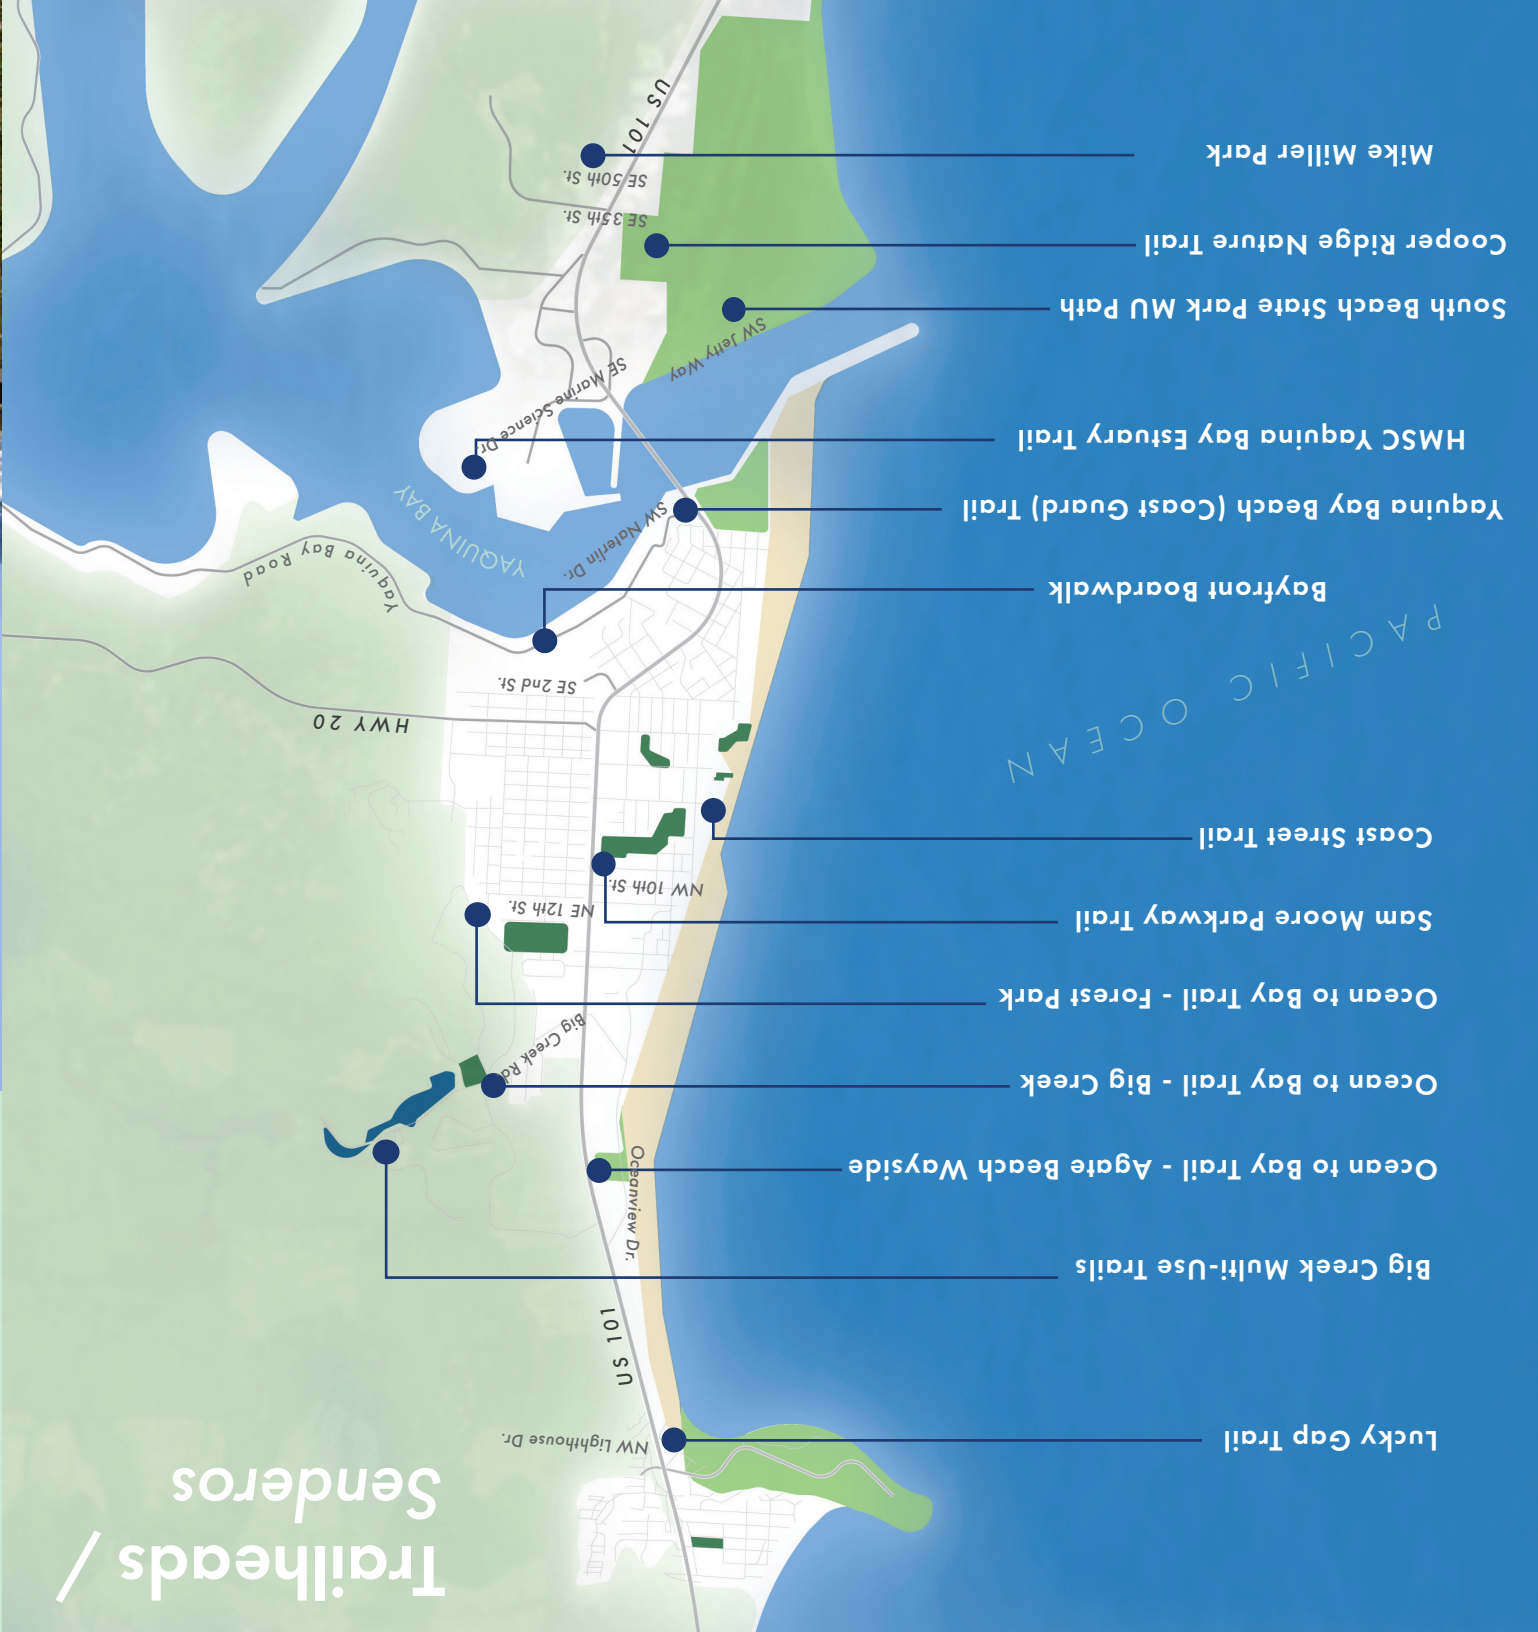

Park Map & Directory

Mapa de Parques y Directorio

Central Newport / Centro de Newport

- 1 Betty Wheeler Memorial Field
852 NW Nye St.
- 2 Coast Park
100 SW Coast Street
- 3 Don & Ann Davis Park
840 W Olive St.
- 4 Frank V. Wade Memorial Park
1445 NE Big Creek Rd Newport
- 5 Literacy Park
370 W Olive St.
- 6 Mombetsu Sister City Park
620 SW Neff Way
- 7 Newport High School
322 NE Eads St.
- 8 Newport Middle School
825 NE 7th St.
- 9 Newport Recreation and Aquatic Center
225 SE Avery Way
- 10 Nye Beach Turnaround
704 NW Beach Dr.
- 11 Sam Case Elementary School
459 NE 12th St.
- 12 Yaquina View Elementary School
351 SE Harney St.

- Park
- Facility / Attraction

Park Rules / Reglas de los Parques

Parks open from Dusk until Dawn.
No alcohol. No open fires.
Do not litter. No illegal substance use.
Call 911 in Case of Emergency.

Los parques abren desde el anochecer hasta el amanecer.
No alcohol. No fuego abierto.
No tire basura. No consumir sustancias ilegales.
Llame al 911 en Caso de Emergencia.