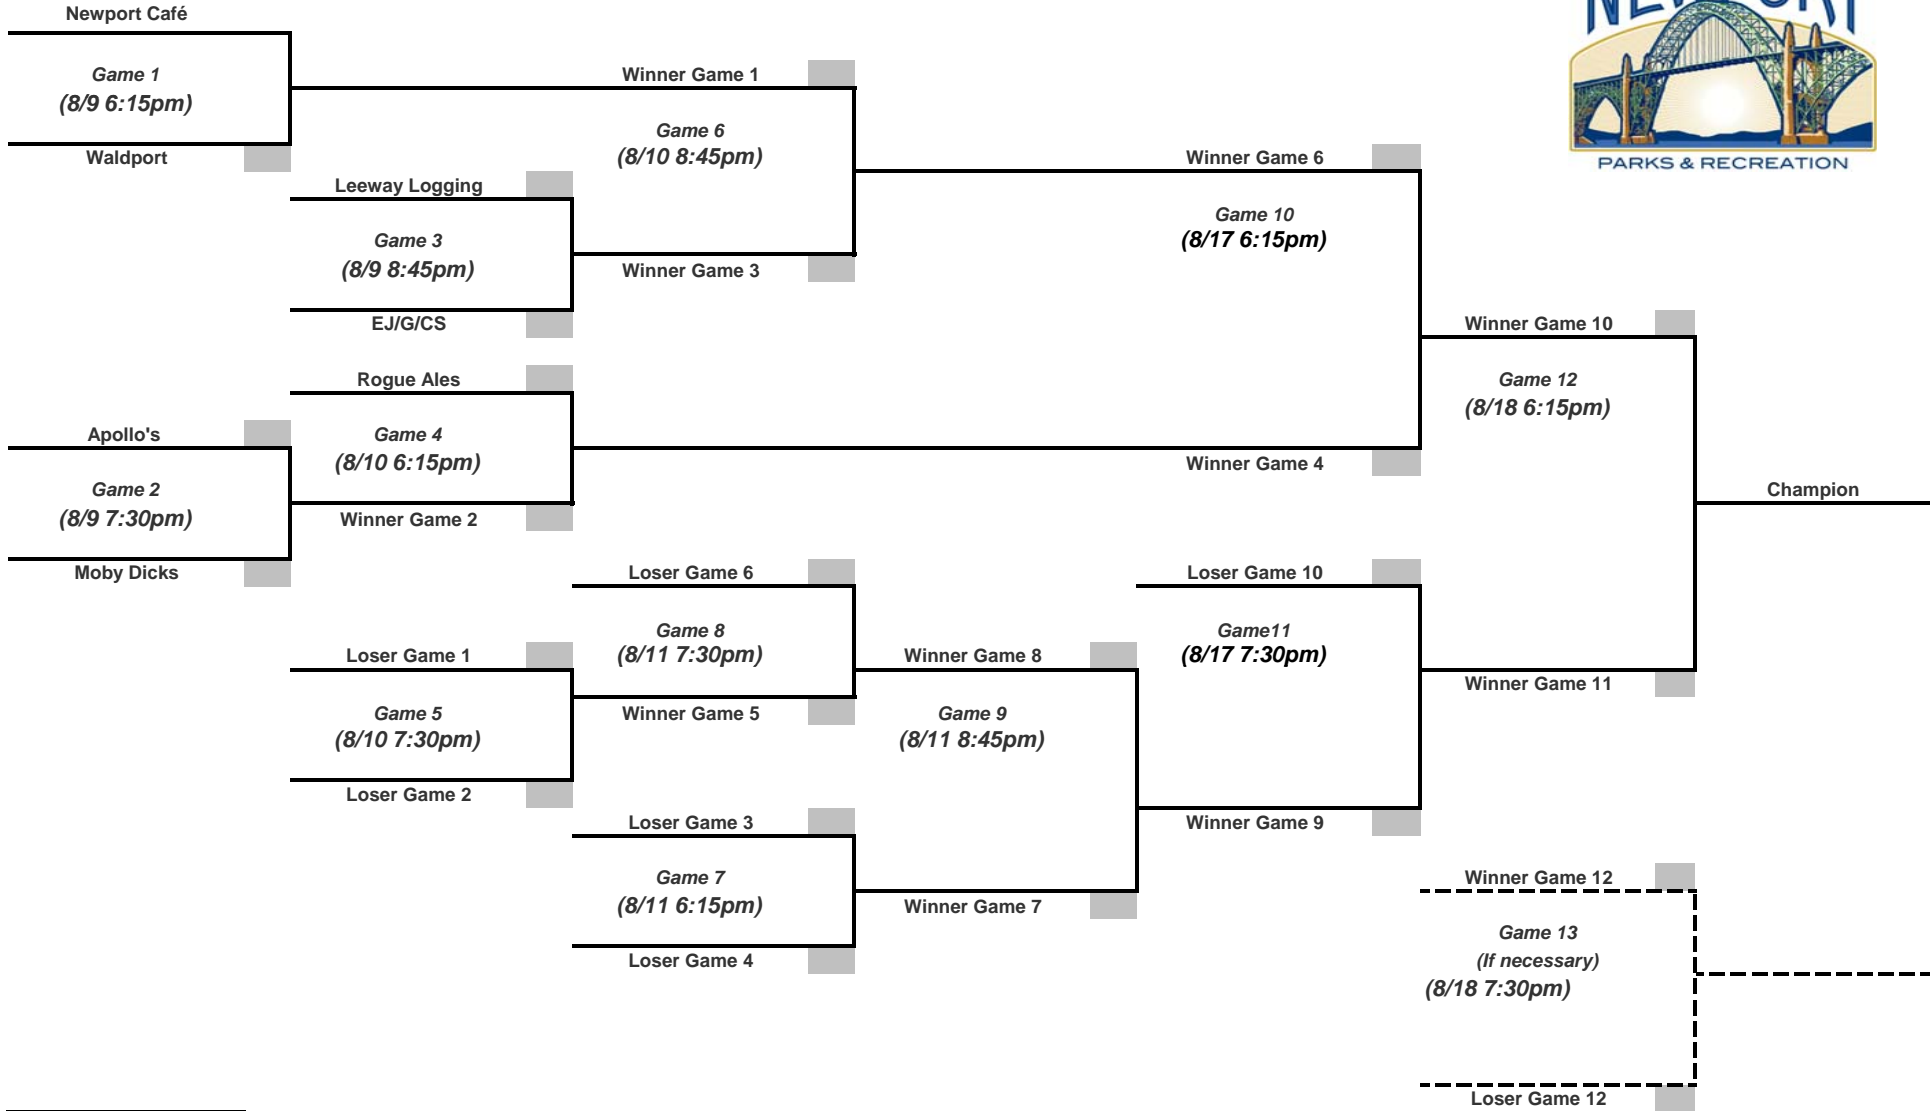

2010 Men's Softball Tournament Bracket

Teams
Newport Café
Waldport
Apollo's
Moby Dicks
Leeway Logging
EJ/G/CS
Rogue Ales

Draft Bracket
 The complete bracket with team seeding will be available from the rec center on Friday 8/6